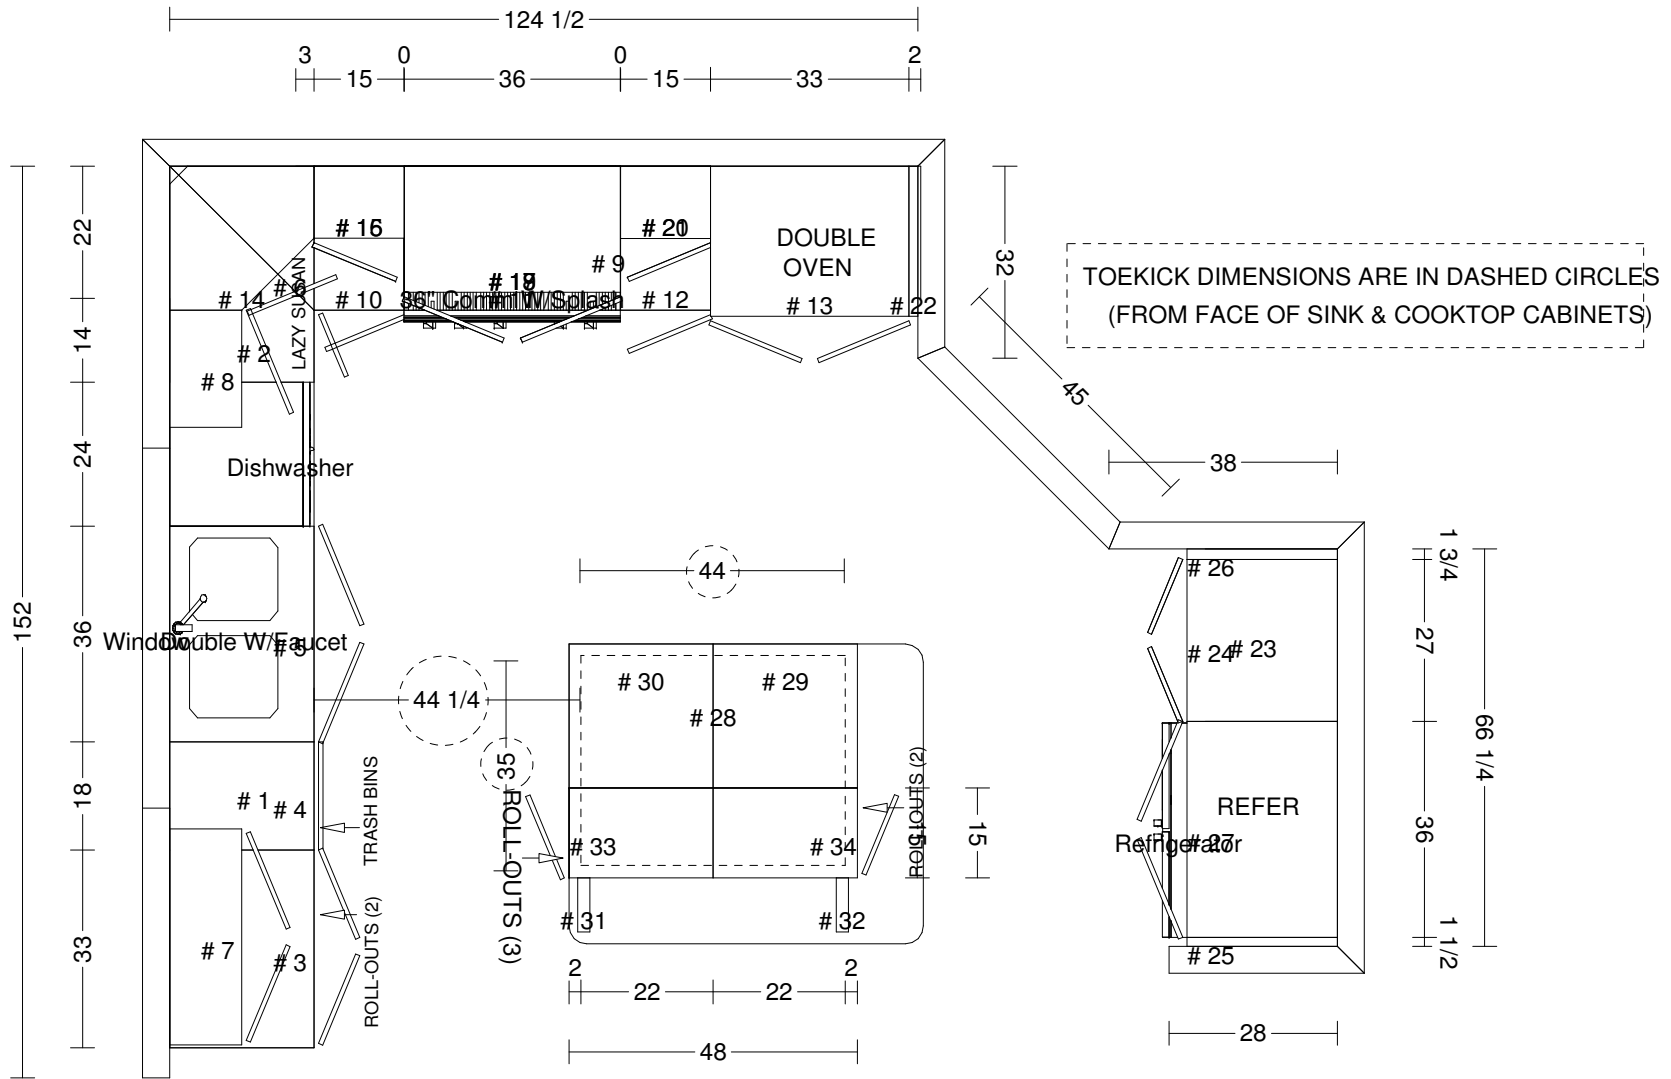

Approved by:	Job : Fabshow - Spence	Date: 04/01/10
	Description: Material? / Door? / Stain?	Job # Victor
	Cust.Name: Patrick Spence, patrick.spence@yahoo.com	Sheet 3 of 7
FABSHOW www.fabshowinc.com