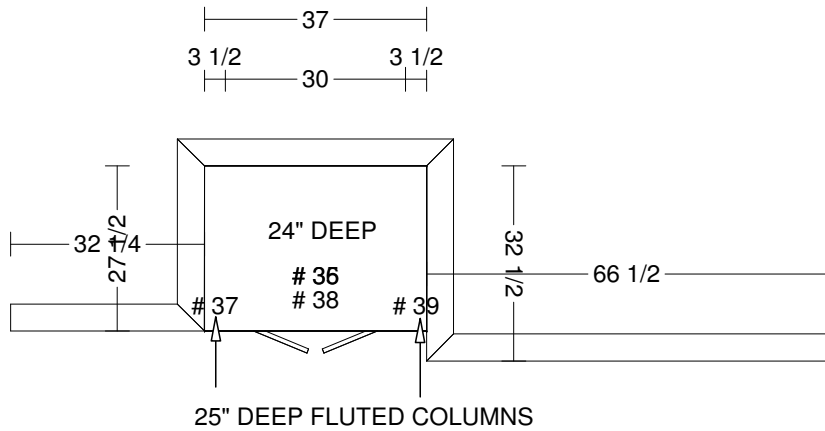

Approved by:	Job : Fabshow - Spence	Date: 04/01/10
	Description: Material? / Door? / Stain?	Job # Victor
	Cust.Name: Patrick Spence, patrick.spence@yahoo.com	Sheet 7 of 7
FABSHOW www.fabshowinc.com