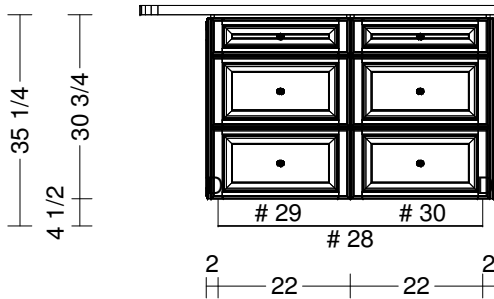

ISLAND - FACING SINK

ISLAND - FACING REFER

Approved by:

Job : Fabshow - Spence

Date: 04/01/10

Description: Material? / Door? / Stain?

Job # Victor

Cust.Name: Patrick Spence, patrick.spence@yahoo.com