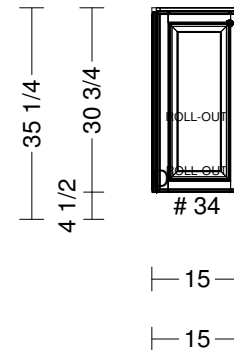

ISLAND - FACING REFER