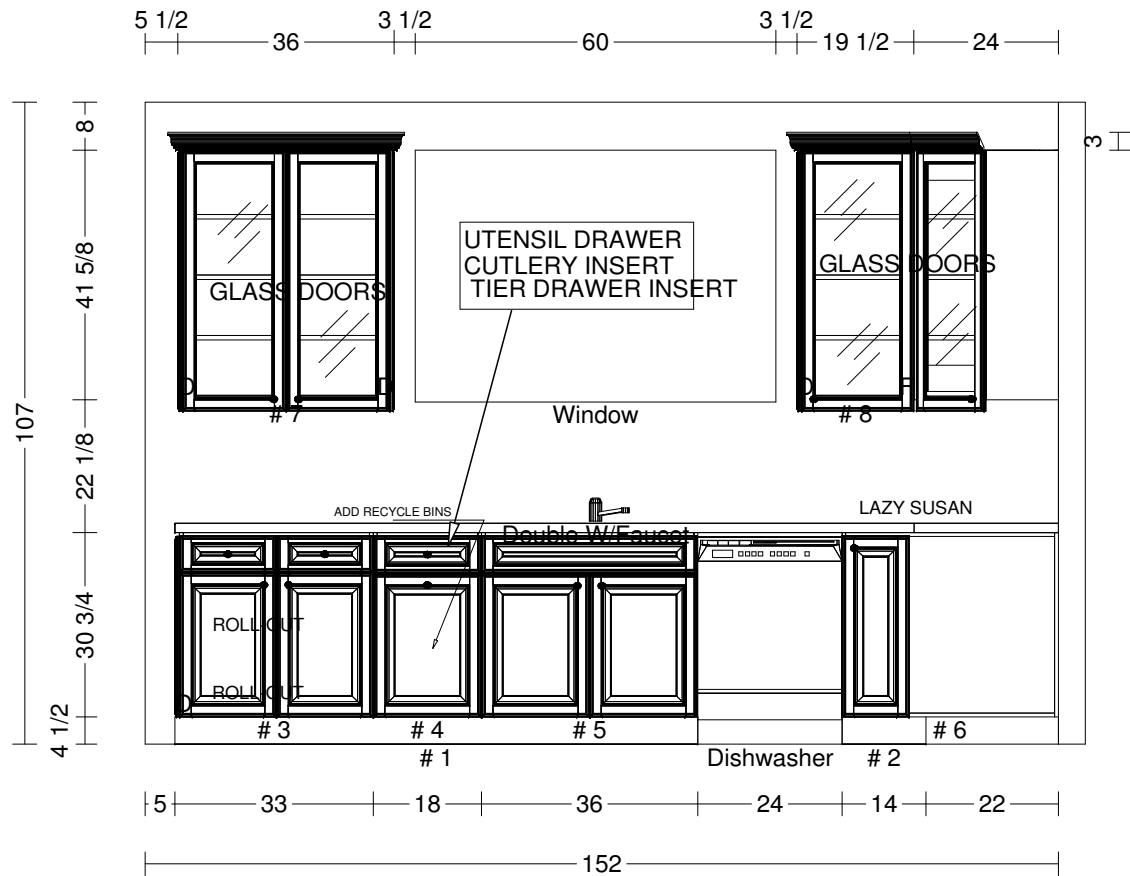

Approved by:	Job : Fabshow - Spence	Date: 04/01/10
	Description: Material? / Door? / Stain?	Job # Victor
	Cust.Name: Patrick Spence, patrick.spence@yahoo.com	Sheet 4 of 7
FABSHOW www.fabshowinc.com