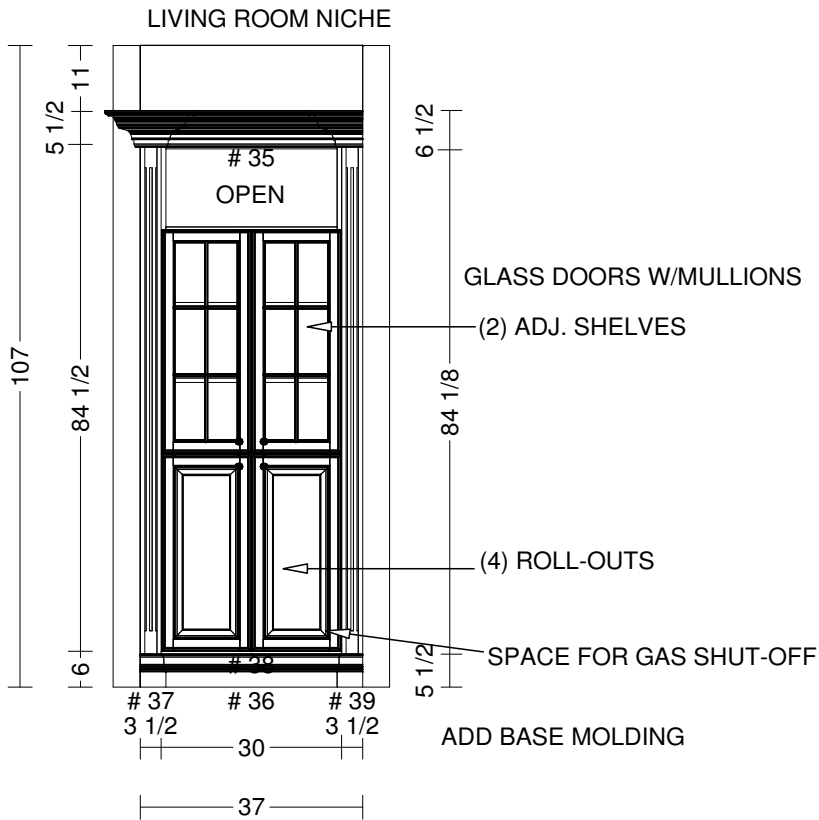

Approved by:	Job : Fabshow - Spence	Date: 04/01/10
	Description: Material? / Door? / Stain?	Job # Victor
	Cust.Name: Patrick Spence, patrick.spence@yahoo.com	Sheet 7 of 7
FABSHOW www.fabshowinc.com