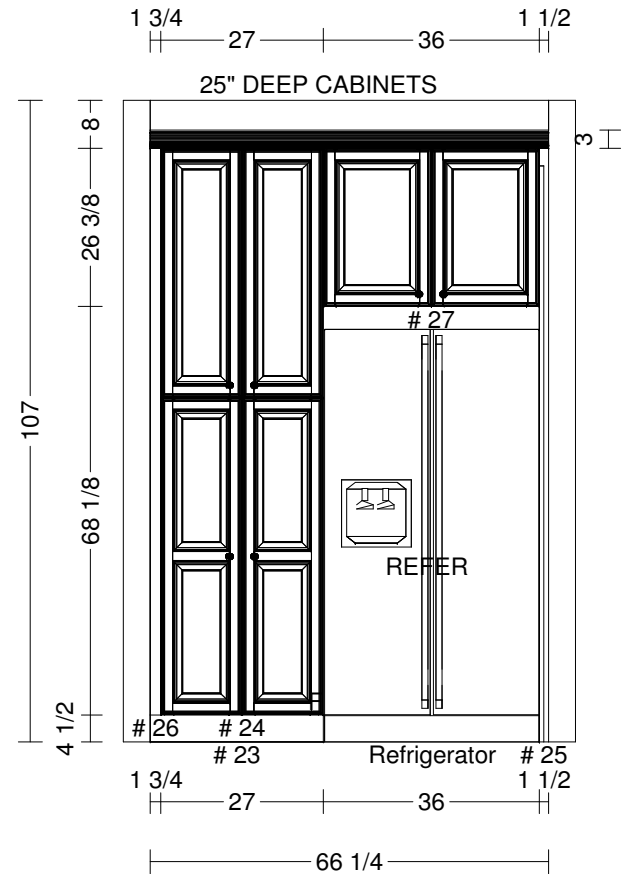

Approved by:	Job : Fabshow - Spence	Date: 04/01/10
	Description: Material? / Door? / Stain?	Job # Victor
	Cust.Name: Patrick Spence, patrick.spence@yahoo.com	Sheet 5 of 7
FABSHOW www.fabshowinc.com		

ISLAND - FACING COOKTOP