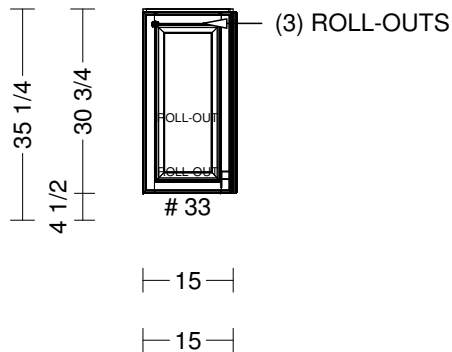

ISLAND - FACING SINK

ISLAND - FACING REFER

Approved by:

Job : Fabshow - Spence

Date: 04/01/10

Description: Material? / Door? / Stain?

Job # Victor

Cust.Name: Patrick Spence, patrick.spence@yahoo.com