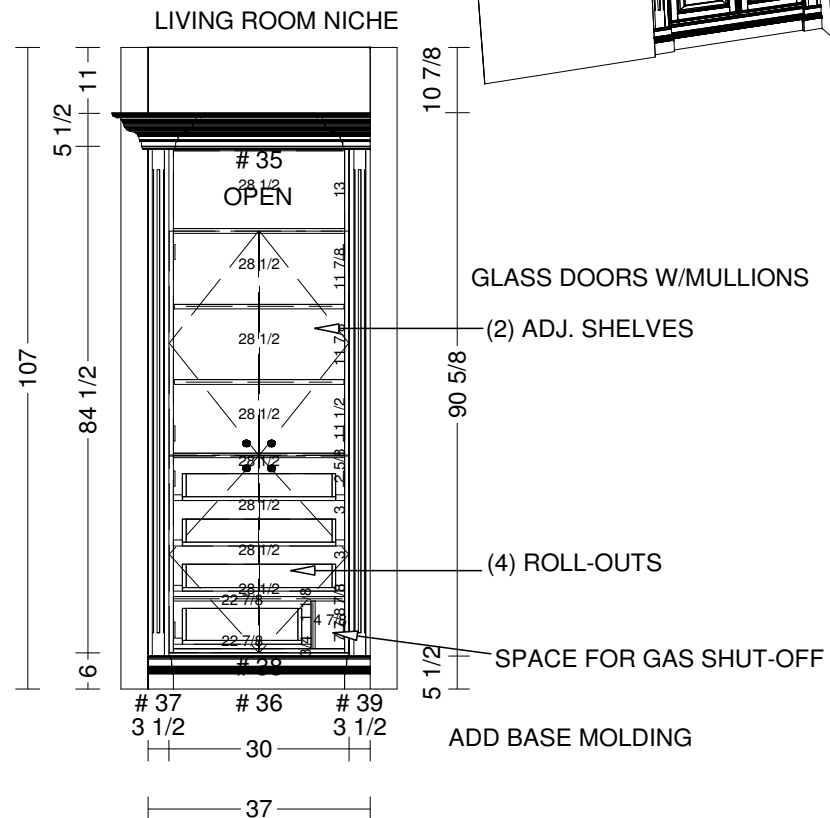

Approved by:	Job : Fabshow - Spence	Date: 04/01/10
	Description: Material? / Door? / Stain?	Job # Victor
	Cust.Name: Patrick Spence, patrick.spence@yahoo.com	Sheet 7 of 7
FABSHOW www.fabshowinc.com