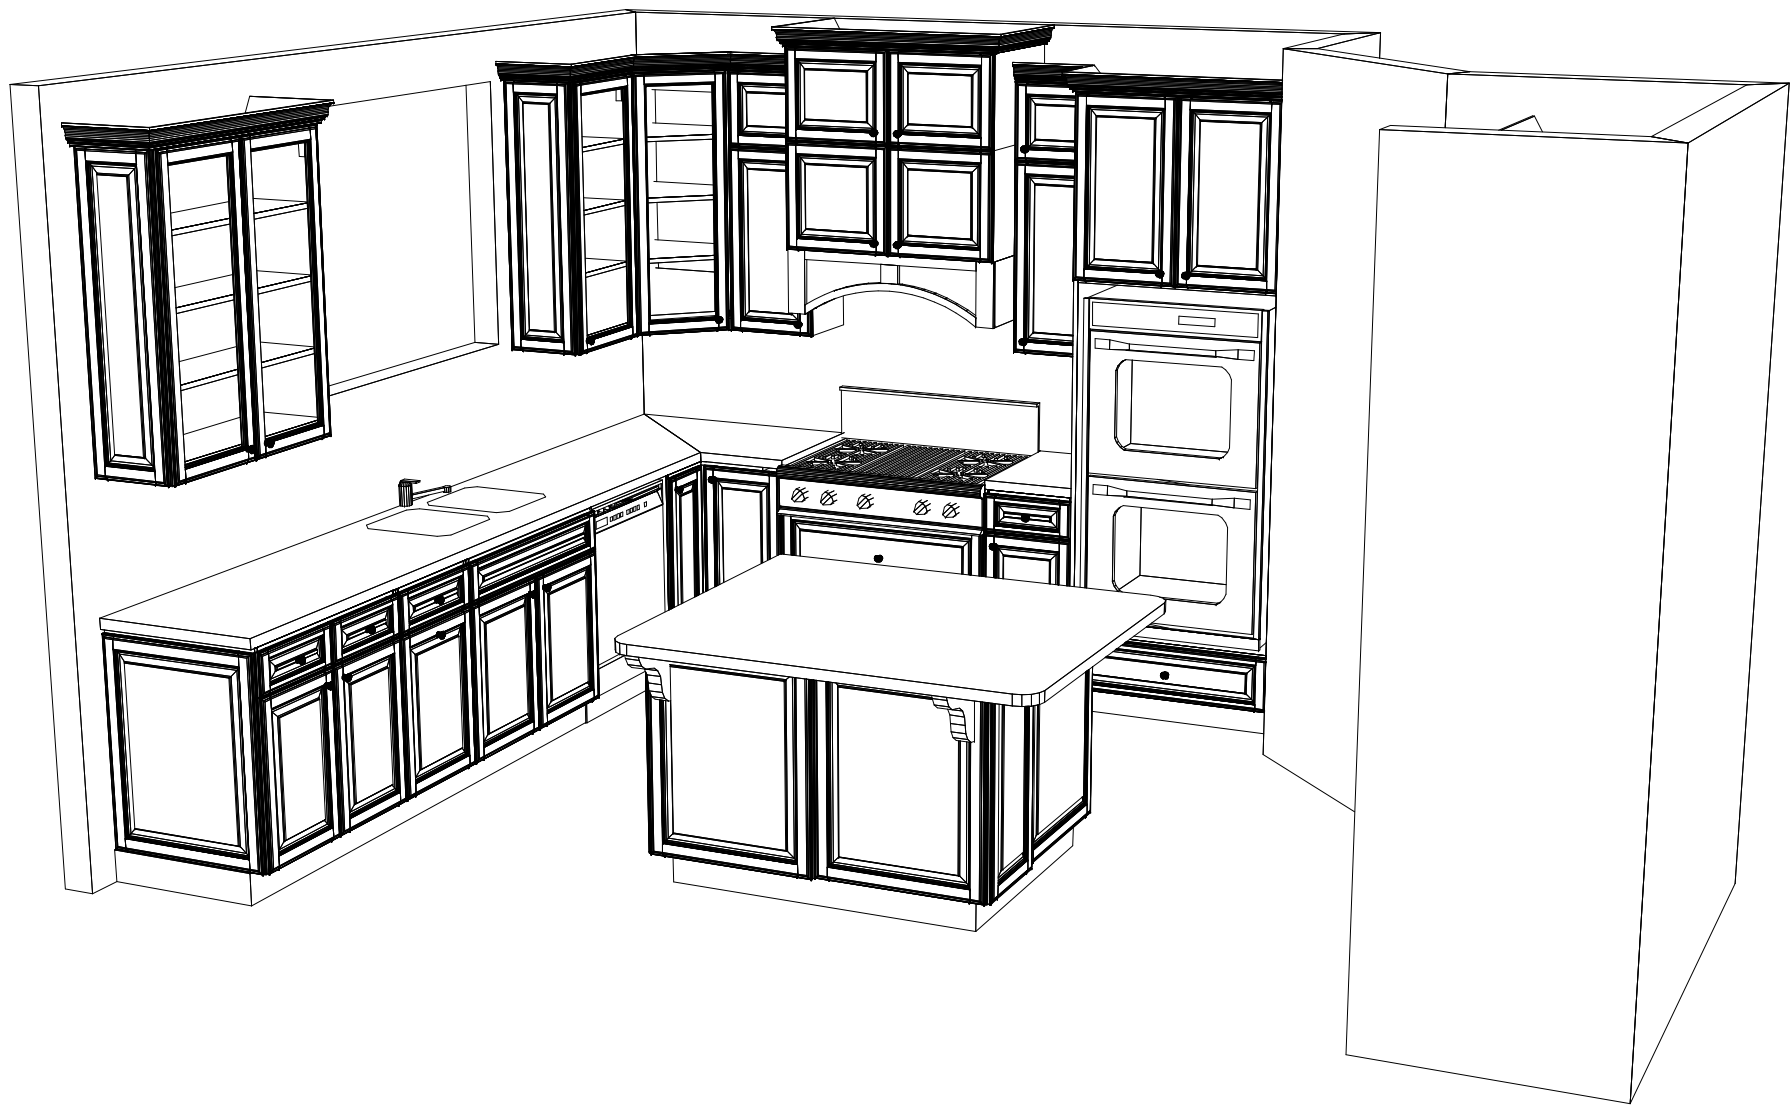

Approved by:	Job : Fabshow - Spence	Date: 04/01/10
	Description: Material? / Door? / Stain?	Job # Victor
	Cust.Name: Patrick Spence, patrick.spence@yahoo.com	Sheet 2 of 7
FABSHOW		www.fabshowinc.com