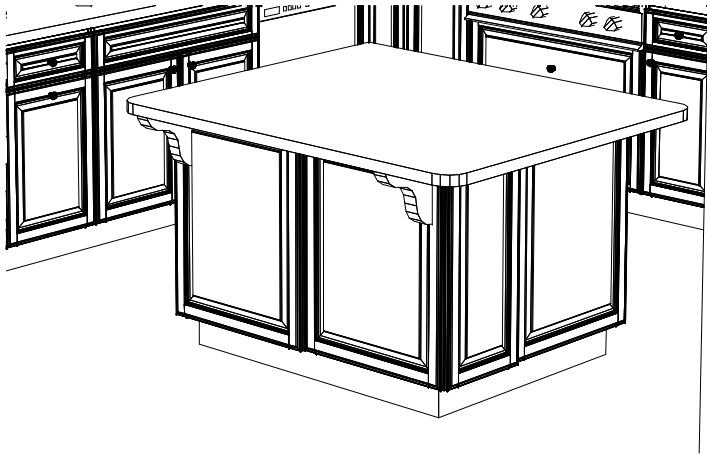

Approved by:	Job : Fabshow - Spence	Date: 04/01/10
	Description: Material? / Door? / Stain?	Job # Victor
	Cust.Name: Patrick Spence, patrick.spence@yahoo.com	Sheet 5 of 7
FABSHOW www.fabshowinc.com		

ISLAND - FACING COOKTOP