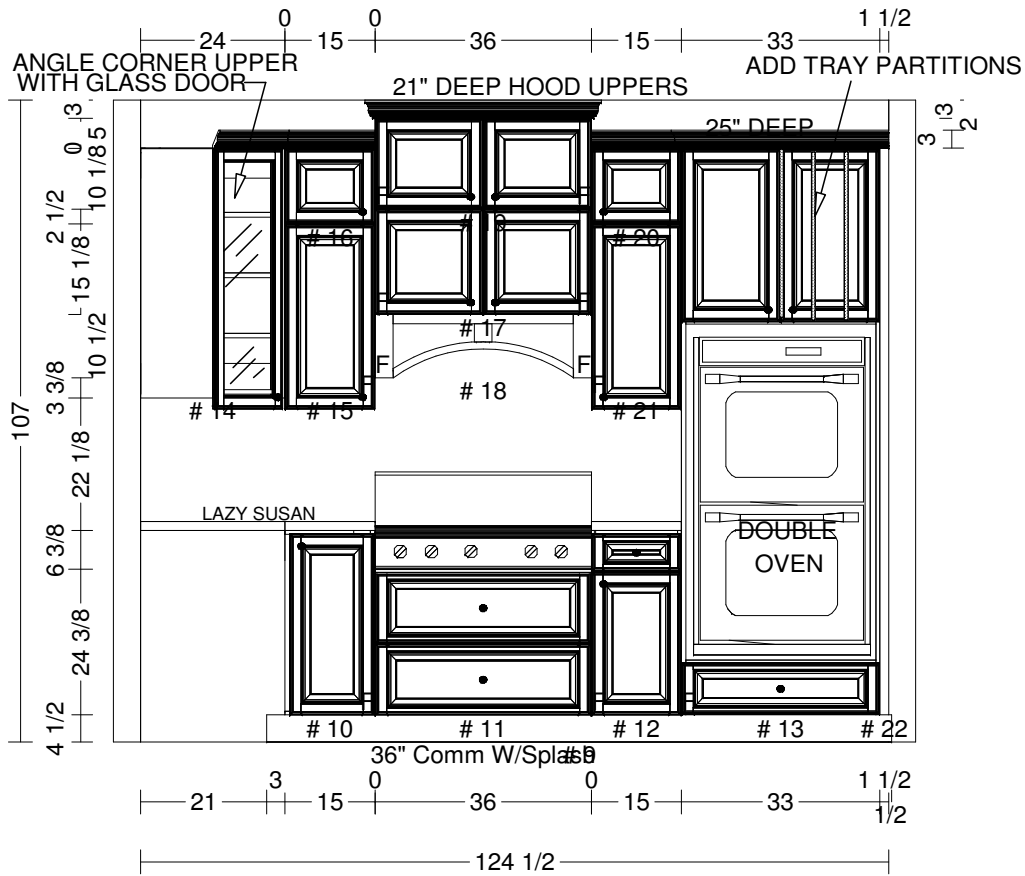

Approved by:	Job : Fabshow - Spence	Date: 04/01/10
	Description: Material? / Door? / Stain?	Job # Victor
	Cust.Name: Patrick Spence, patrick.spence@yahoo.com	Sheet 5 of 7
FABSHOW www.fabshowinc.com		

ISLAND - FACING COOKTOP