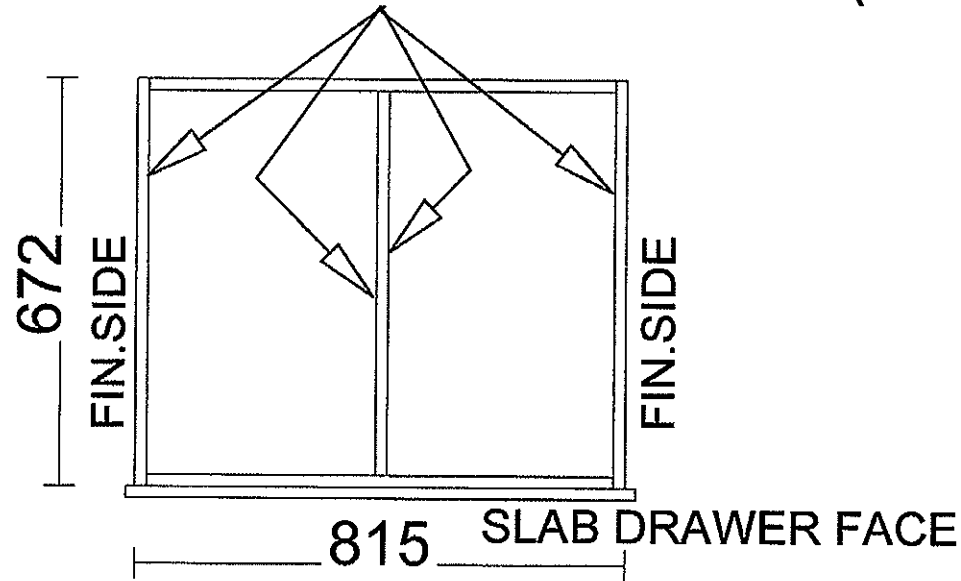

QTY. X - 3

GRANITE DISPLAY - 5/8" SOLID BEECH SHELVES

GRANITE DISPLAY CABINETS

| 212 | | 212 | | 212 |

9" DEEP

SHELF CTR. LINES FROM TOP
59mm
110mm
162mm
213mm
264mm
315mm
366mm
417mm
469mm
520mm
571mm
622mm
673mm
724mm
776mm
827mm
878mm

FINISHED INTERIOR
FINISH PARTS BEFORE ASSEMBLY
HOLD SHELVES BACK FROM FRONT 3mm

| 212 |

**ROLL-OUTS - DOWEL CONSTRUCTION
(DOWEL CONSTRUCTION - INSET DADO BOTTOM)
DRILL FOR STRAIGHT SHELF PINS (#1402BN)**