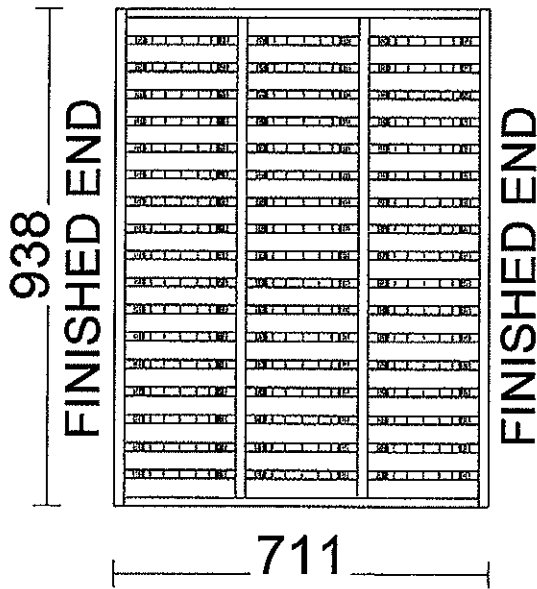

QTY. X - 3

GRANITE DISPLAY - 5/8" SOLID BEECH SHELVES

GRANITE DISPLAY CABINETS

| 212 | | 212 | | 212 |

9" DEEP

SHELF CTR. LINES FROM TOP
59mm
110mm
162mm
213mm
264mm
315mm
366mm
417mm
469mm
520mm
571mm
622mm
673mm
724mm
776mm
827mm
878mm

FINISHED INTERIOR
FINISH PARTS BEFORE ASSEMBLY
HOLD SHELVES BACK FROM FRONT 3mm

| 212 |

**ROLL-OUTS - DOWEL CONSTRUCTION
(DOWEL CONSTRUCTION - INSET DADO BOTTOM)
DRILL FOR STRAIGHT SHELF PINS (#1402BN)**

ALL 3/4" FINISHED MATERIAL

QTY. X -9