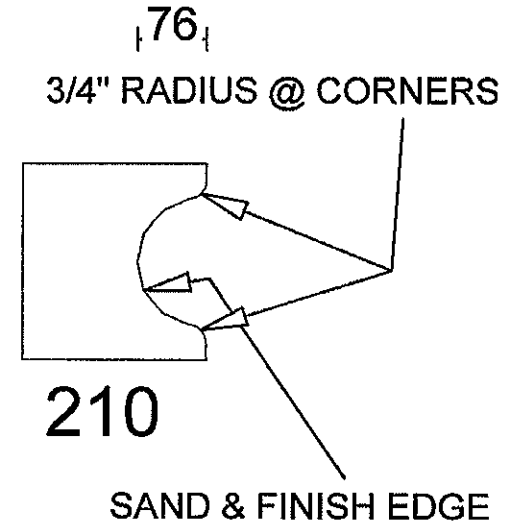

QTY. X - 3

GRANITE DISPLAY - 5/8" SOLID BEECH SHELVES

GRANITE DISPLAY CABINETS

| 212 | | 212 | | 212 |

9" DEEP

SHELF CTR. LINES FROM TOP
59mm
110mm
162mm
213mm
264mm
315mm
366mm
417mm
469mm
520mm
571mm
622mm
673mm
724mm
776mm
827mm
878mm

FINISHED INTERIOR
FINISH PARTS BEFORE ASSEMBLY
HOLD SHELVES BACK FROM FRONT 3mm

| 212 |

**ROLL-OUTS - DOWEL CONSTRUCTION
(DOWEL CONSTRUCTION - INSET DADO BOTTOM)
DRILL FOR STRAIGHT SHELF PINS (#1402BN)**